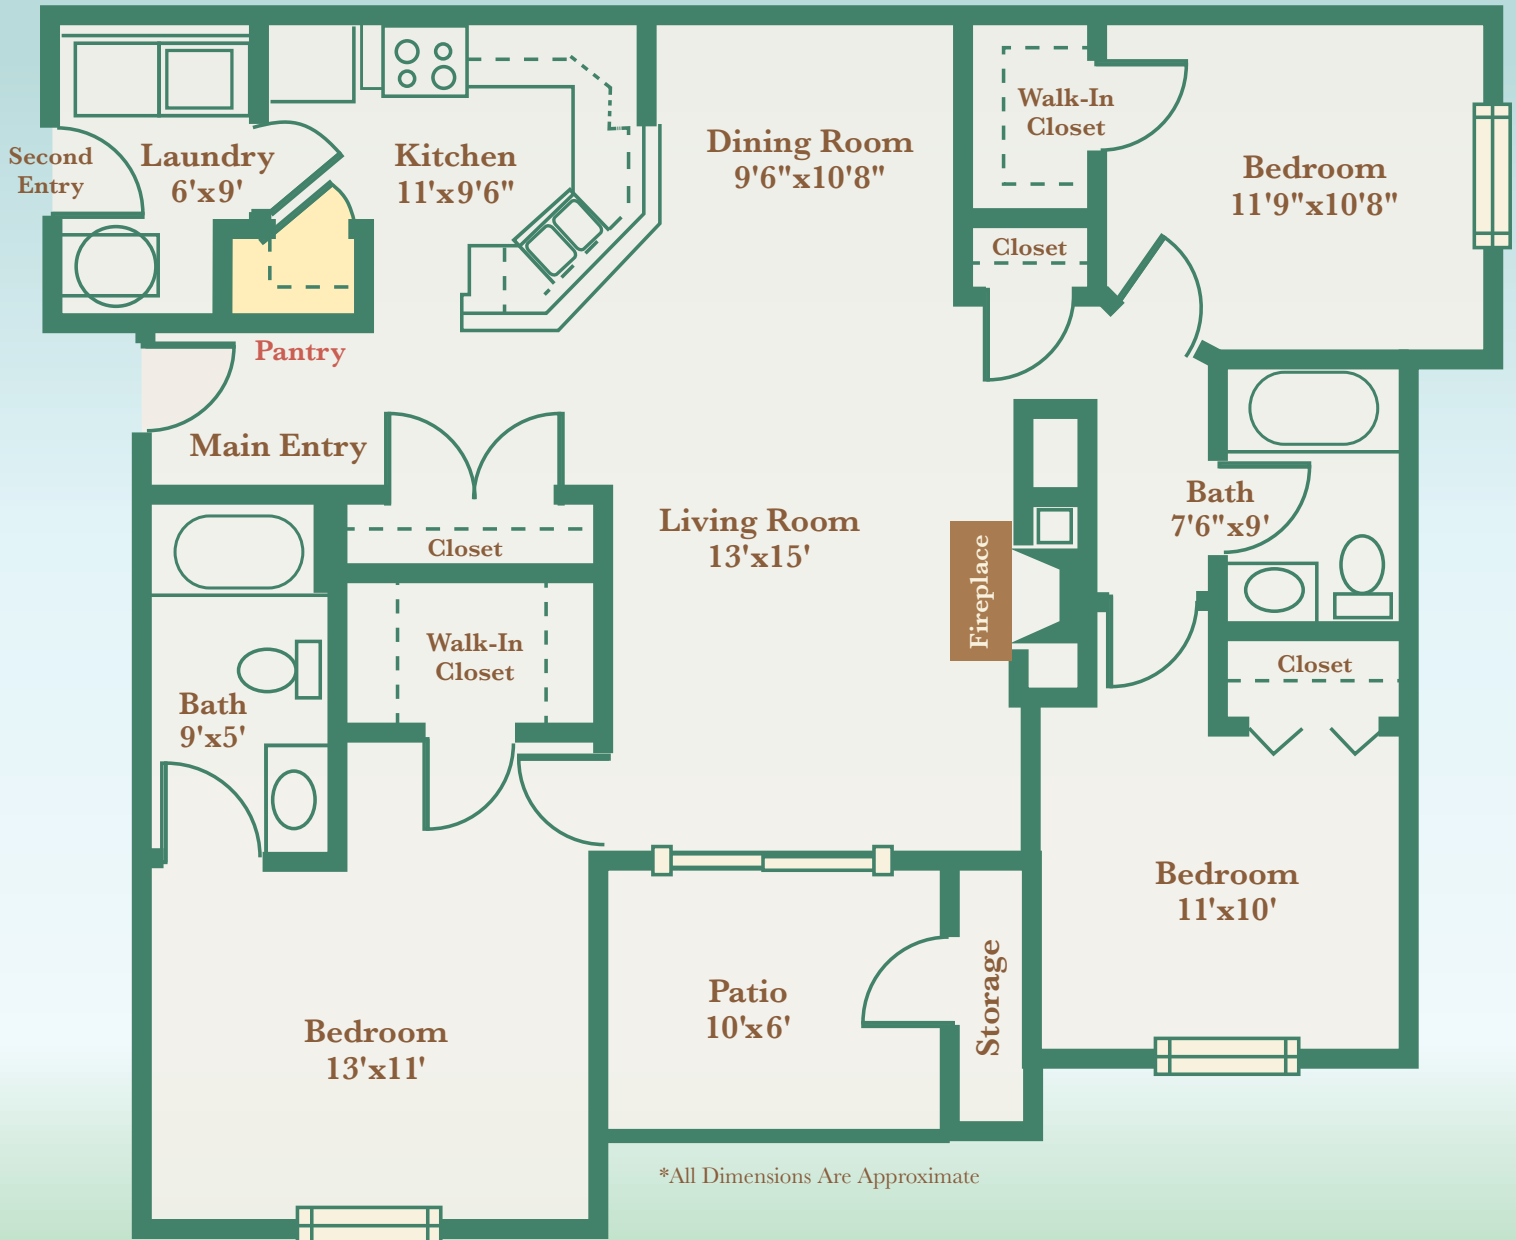

Waterside

Three Bedroom, Two Bath • 1,350 Square Feet

WaterwaysApartments.com

100 Big River Drive, Lake Saint Louis, MO 63367

info@waterwaysapts.com P: (636) 561-8013 F: (636) 265-2980