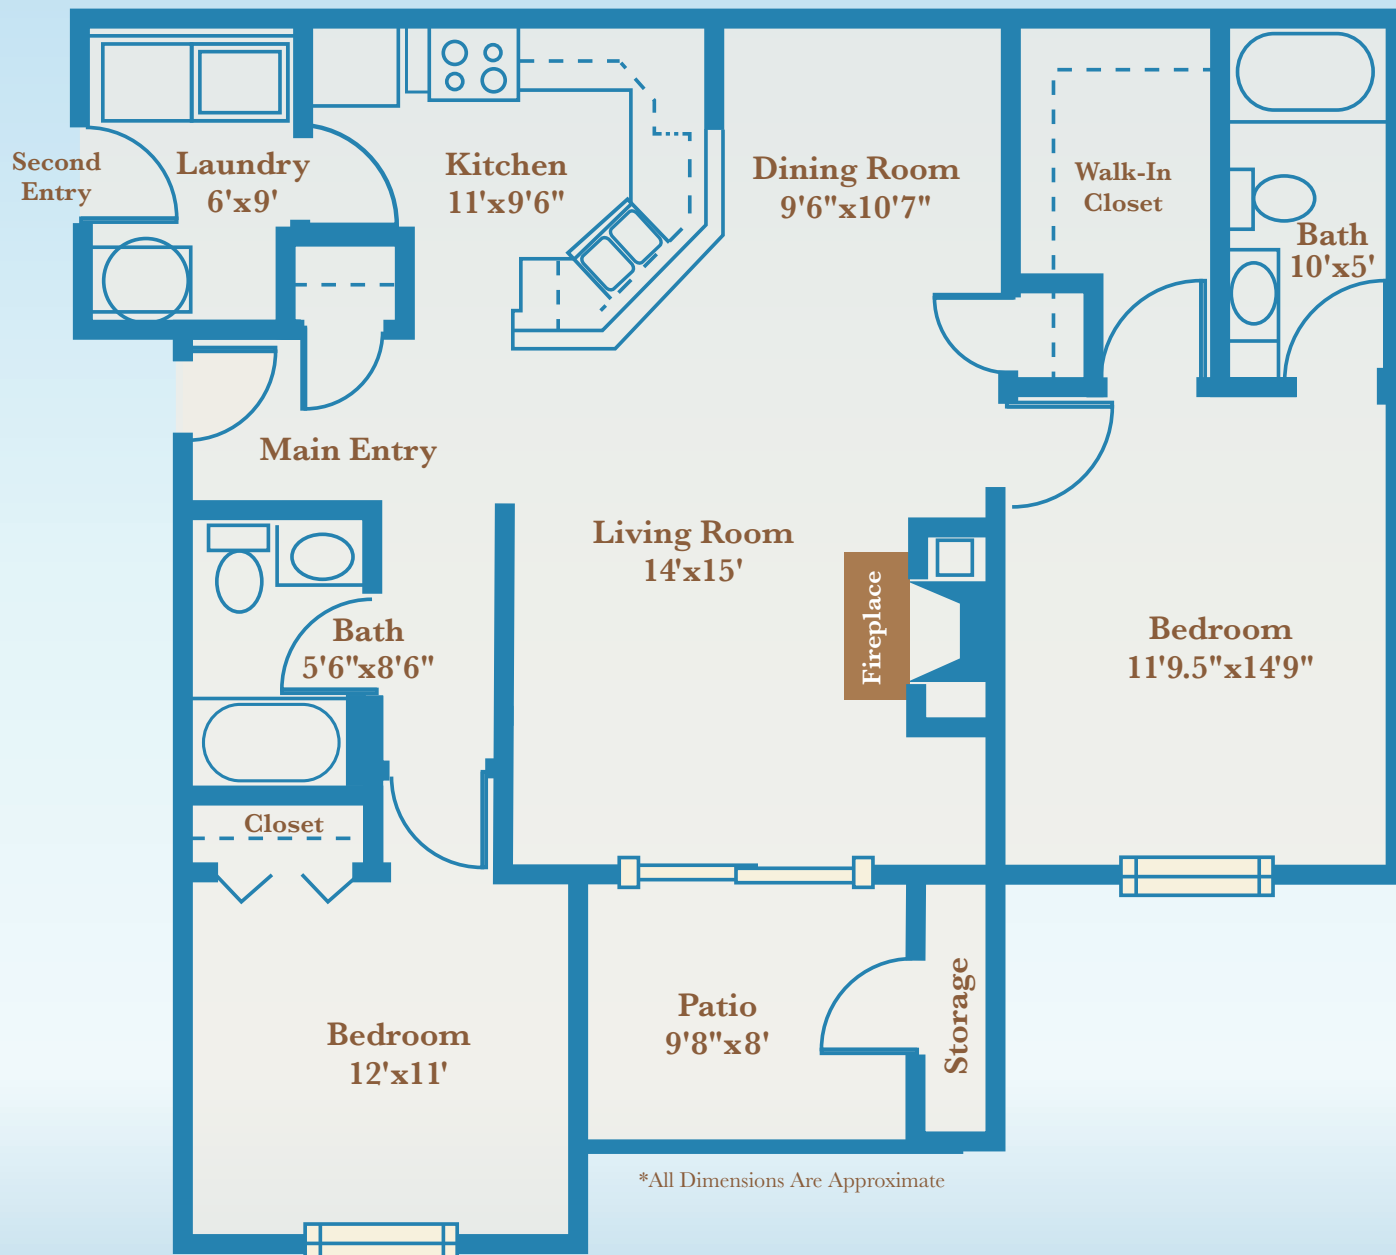

# Riverside I

Two Bedroom, Two Bath • 1,150 Square Feet

[WaterwaysApartments.com](http://WaterwaysApartments.com)

100 Big River Drive, Lake Saint Louis, MO 63367

info@waterwaysapts.com P: (636) 561-8013 F: (636) 265-2980