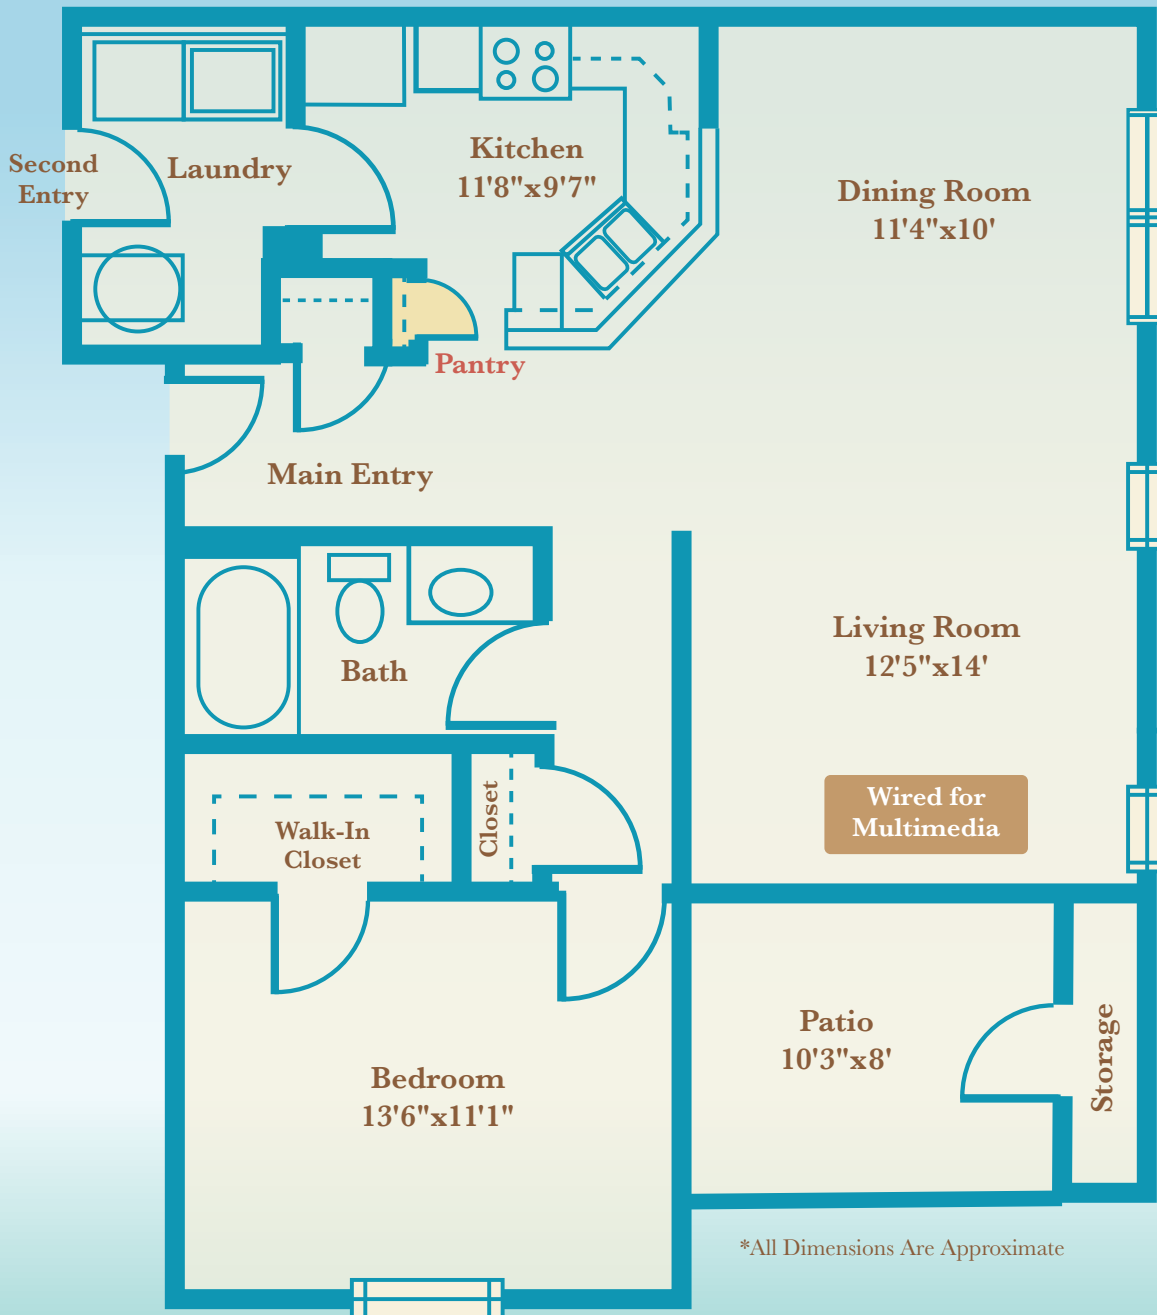

Brookside II

One Bedroom, One Bath • 930 Square Feet

WaterwaysApartments.com

100 Big River Drive, Lake Saint Louis, MO 63367

info@waterwaysapts.com P: (636) 561-8013 F: (636) 265-2980