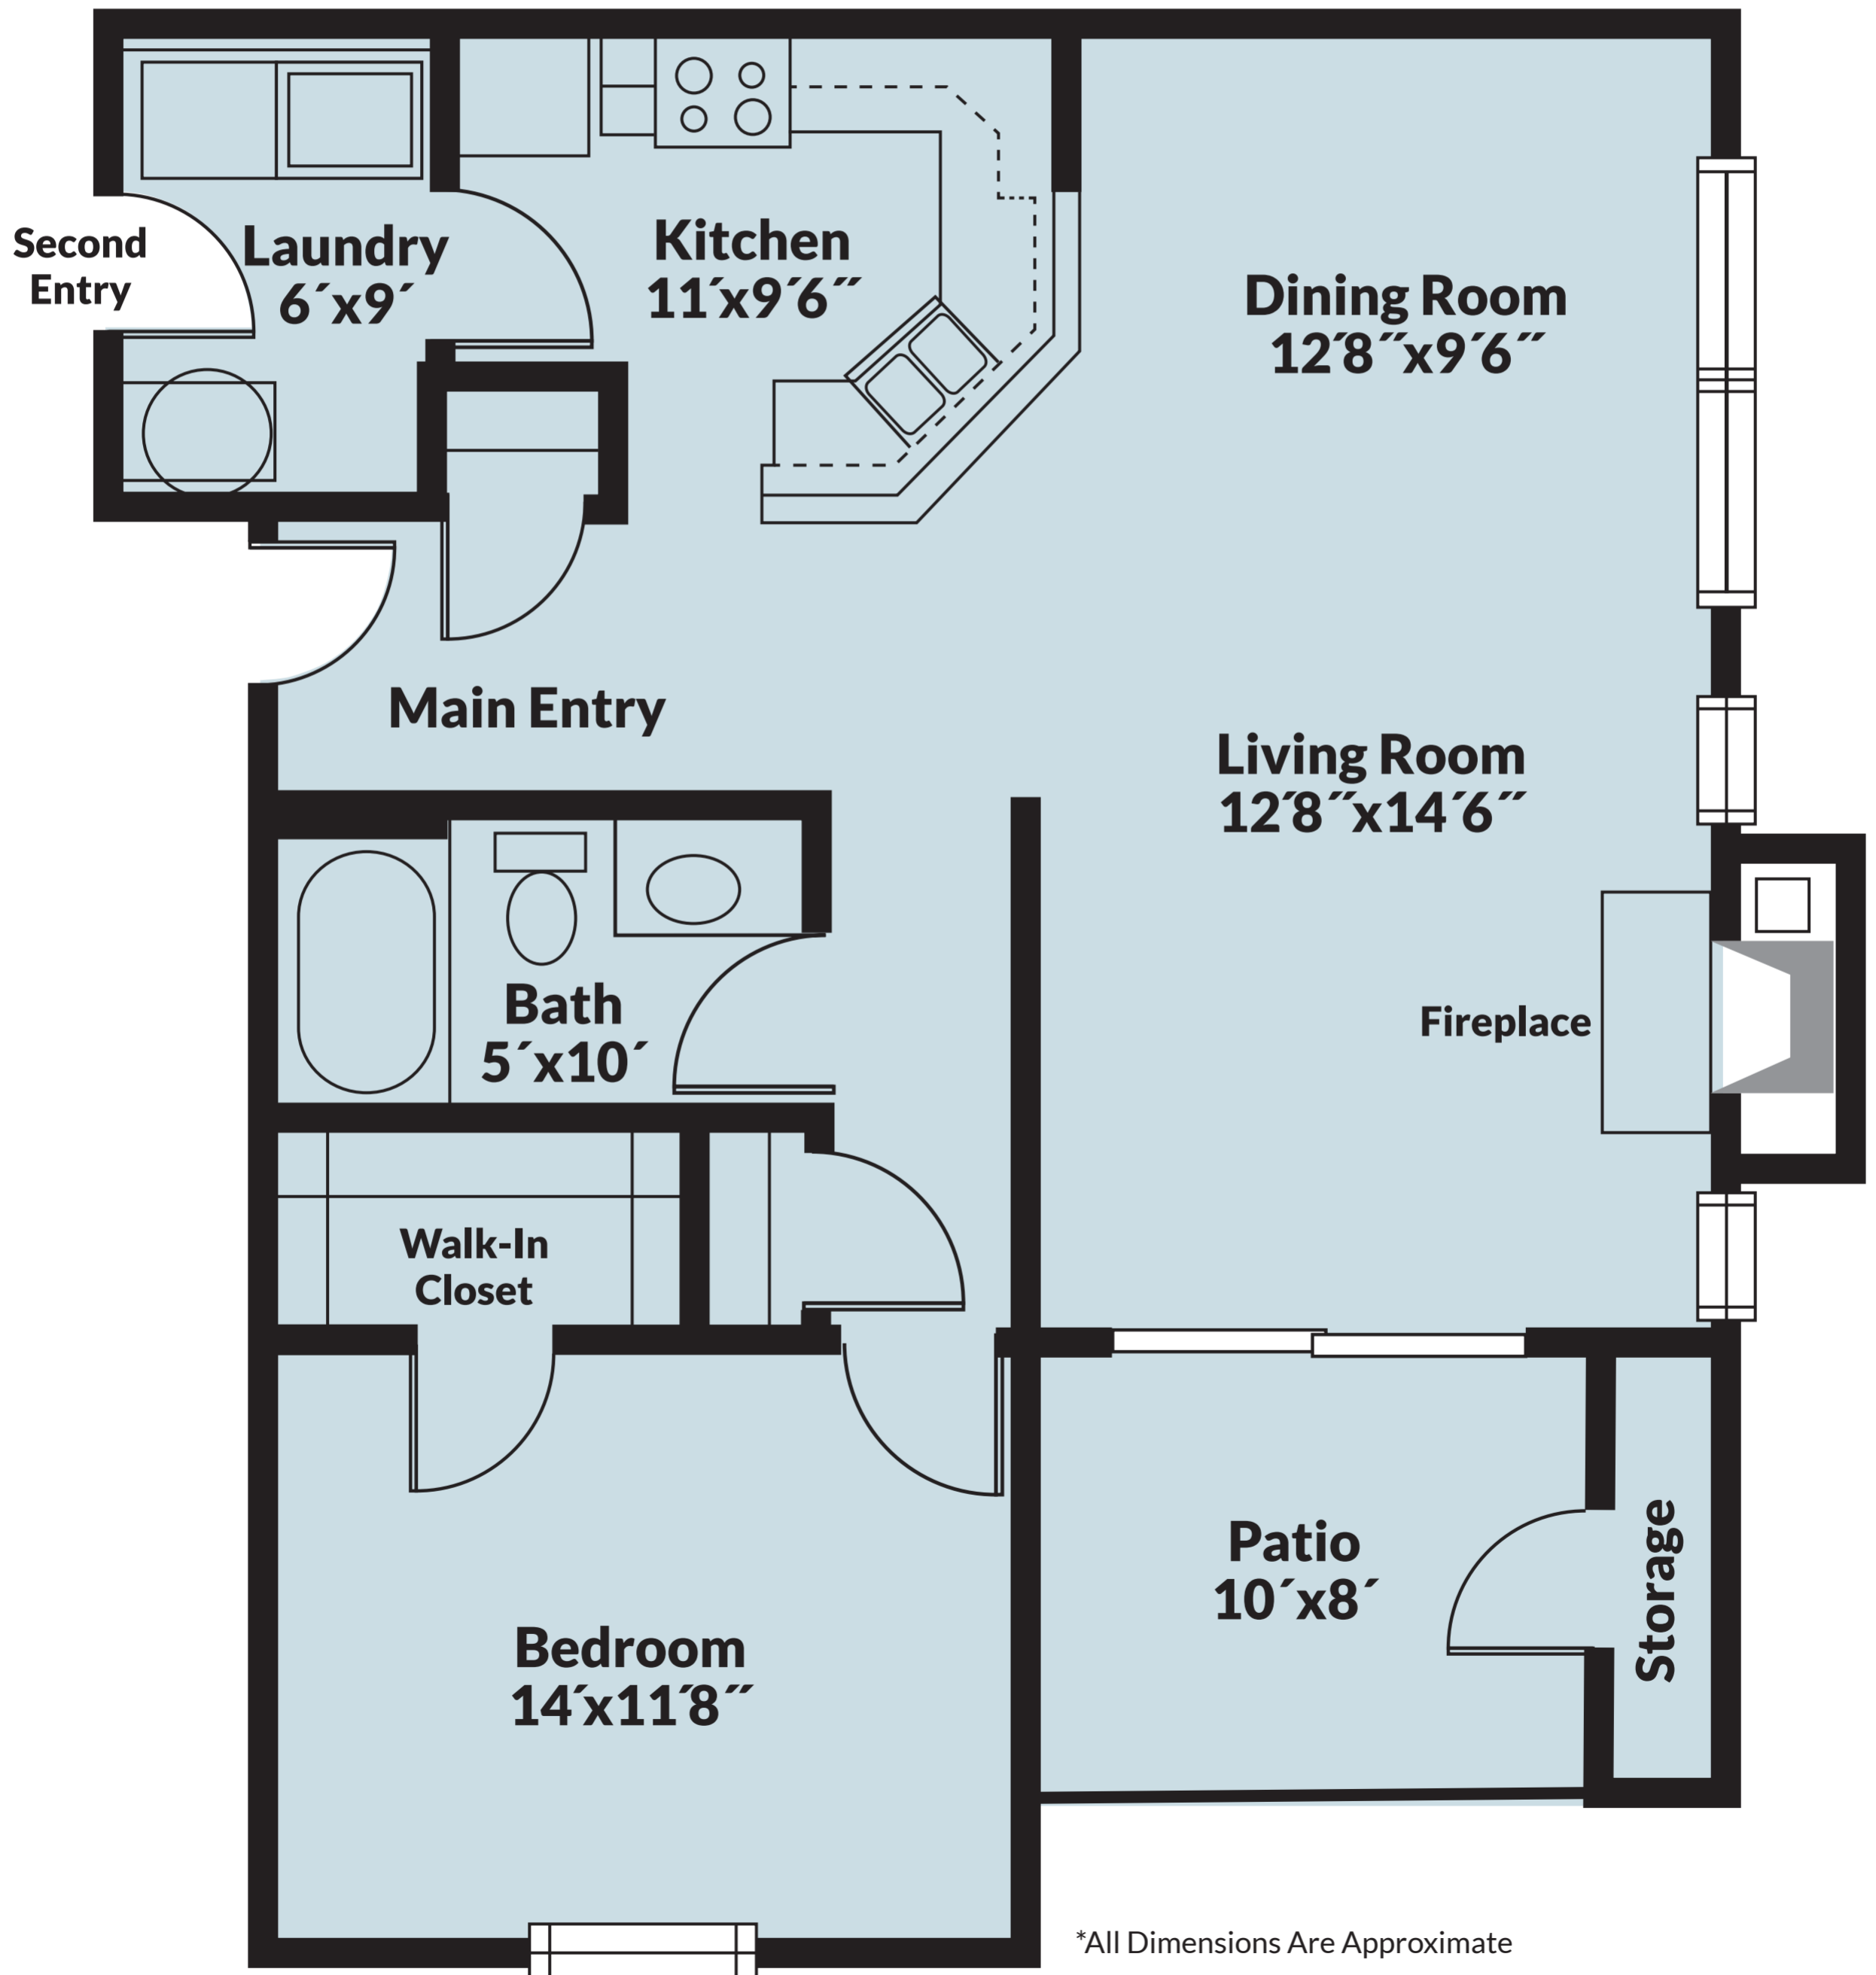

The Waterways of Lake Saint Louis

100 Big River Drive, Lake St. Louis, MO 63367 • P: (636) 561-8013 F: (636) 265-2980

One Bedroom, One Bath Floor Plan - 895 square feet

*All Dimensions Are Approximate